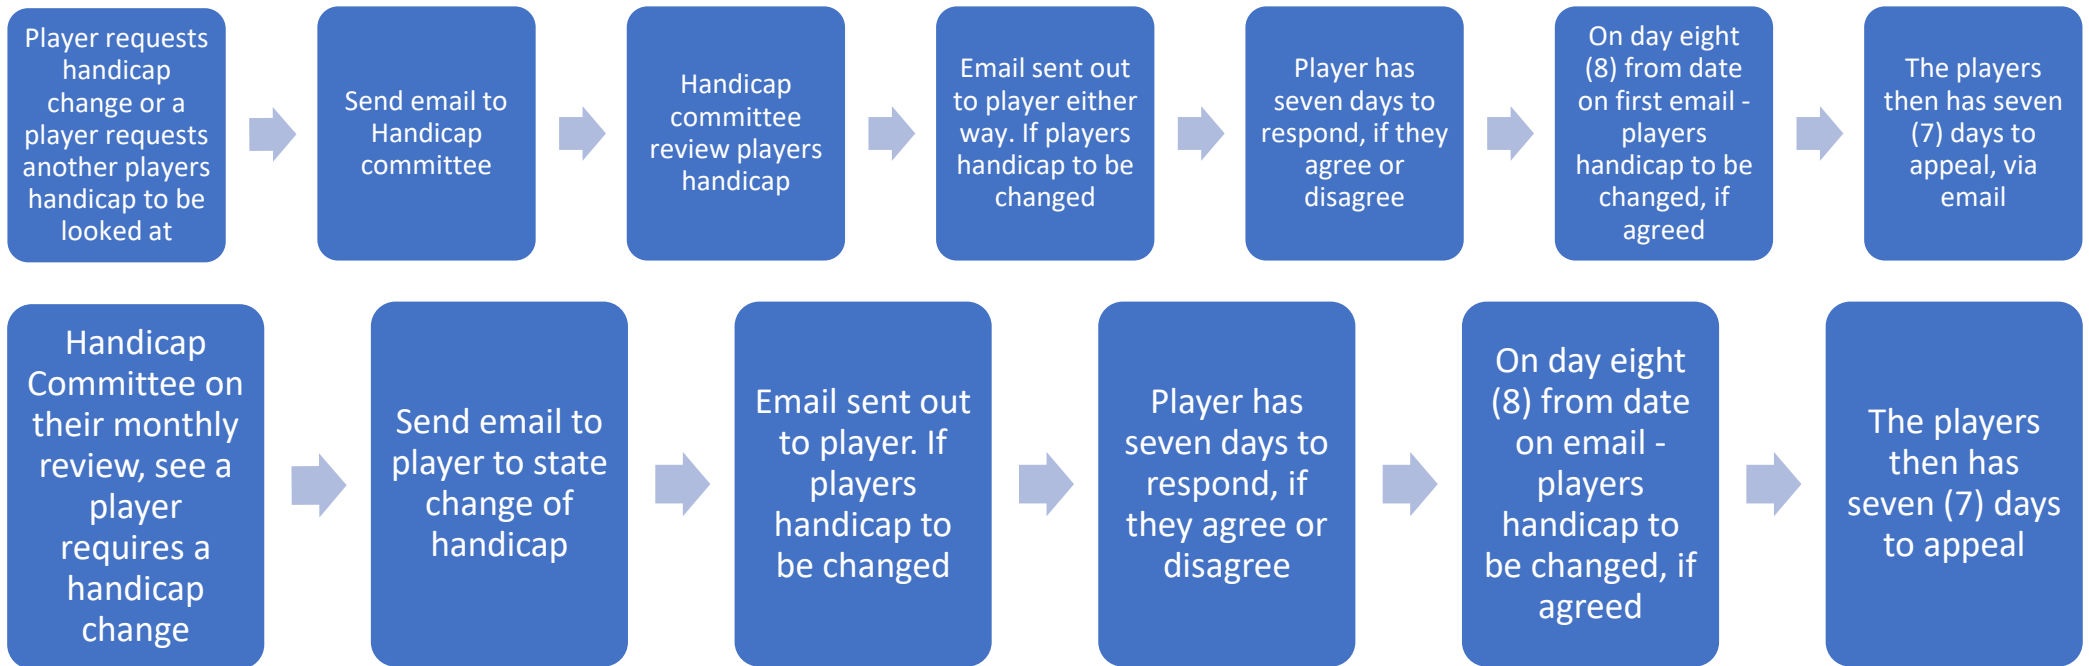

Handicap Review process

Please email, Glynne.harris@redditchkingfishergolfclub.co.uk for all enquires